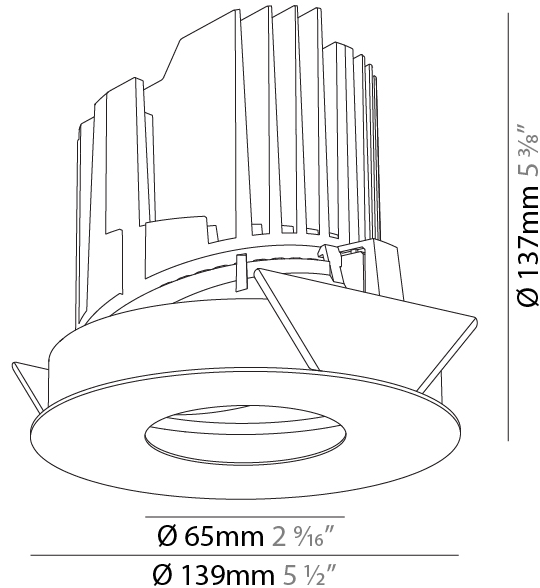

Series: Bioniq
Subseries: Bioniq Round Wallwash
Brand: Prolicht
Division: Architectural
Mounting Type: Recessed
Mounting Location: Ceiling
Subcategory: Downlight

PHYSICAL

Shape: Round
Diameter (mm): 139
Diameter (in): 5 1/2
Height (mm): 137
Height (in): 5 3/8
Ceiling Thickness (mm): 10 / 12.5 / 15 / 25
Ceiling Thickness (in): 3/8 or 1/2 or 9/16
Min. Recessing Depth (mm): 150
Min. Recessing Depth (in): 5 7/8
Light Distribution: Adjustable / Asymmetric
Weight (kg): 0.865
Weight (lbs): 1.9
Fixture Finish: SSR / BKV / CWI / CRY / HAB / UFT / ITA / RUA / FTG / MYG / LOD / PUS / FRO / FUP / KIA / POP / BLS / SPG / MEY / GOH / GUM / CHC / COM / ABZ / JAG / OBR / MOS / ROR
Fixture Material: Aluminum Die Cast
Cut-out Measurements: 130mm / 5 1/8"

ELECTRICAL

Lamp Type: LED (Zhaga Standard)
Input Wattage (W): 28.6
Total Output Wattage (W): 26
Dimming: Tri-Mode (Non-Dimming and Phase Dimming (120Vac only) and 0-10V Dimming)
Driver Included: No
Driver Location: Recessed Housing
Driver Type: Constant Current - Universal
Housing: See components
Input Voltage (V): 120 - 277
Constant Current (MA): 700

LED

Number of LEDs: 1
Color Temperature (°K): 2700 / 3000 / 3500 / 4000
Max. Delivered Lumen (lm): 1890 / 1930 / 2028 / 2070
Nominal Lumen (lm): 3210 / 3290 / 3459 / 3530
CRI: >90 CRI
Lamp Life (hrs): 50000

OPTICAL

Reflector: 20 / 25 / 40
Adjustability: Fixed

RATINGS AND CERTIFICATIONS

Certified By: Certified for North American Standards
IP rating: IP20

Ø 65mm 2 9/16"

Ø 139mm 5 1/2"