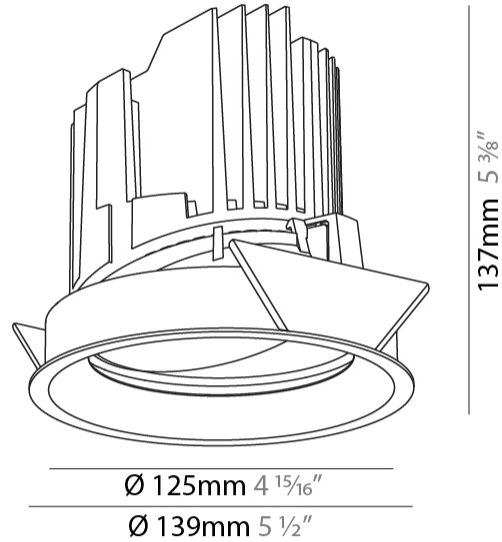

GENERAL

Series: Bioniq
 Subseries: Bioniq Round Adjustable
 Brand: Prolicht
 Division: Architectural
 Mounting Type: Recessed
 Mounting Location: Ceiling
 Subcategory: Downlight

PHYSICAL

Shape: Round
 Diameter (mm): 139
 Diameter (in): 5 1/2
 Height (mm): 137
 Height (in): 5 3/8
 Ceiling Thickness (mm): 10 / 12.5 / 15
 Ceiling Thickness (in): 3/8 or 1/2 or 9/16
 Min. Recessing Depth (mm): 150
 Min. Recessing Depth (in): 5 7/8
 Light Distribution: Adjustable / Downlight
 Weight (kg): 0.853
 Weight (lbs): 1.88
 Fixture Finish: SSR / BKV / CWI / CRY / HAB / UFT / ITA / RUA / FTG / MYG / LOD / PUS / FRO / FUP / KIA / POP / BLS / SPG / MEY / GOH / GUM / CHC / COM / ABZ / JAG / OBR / MOS / ROR
 Fixture Material: Aluminum Die Cast
 Cut-out Measurements: 130mm / 5 1/8"

LED

Number of LEDs: 1
 Color Temperature (°K): 2700 / 3000 / 3500 / 4000
 Max. Delivered Lumen (lm): 1180 / 1930 / 2029 / 2070
 Nominal Lumen (lm): 3210 / 3290 / 3459 / 3530
 CRI: >90 CRI
 Lamp Life (hrs): 50000

OPTICAL

Reflector: 10 / 18 / 36
 Adjustability: Rotational 355°, Tilt 30°

RATINGS AND CERTIFICATIONS

Certified By: Certified for North American Standards
 IP rating: IP54

BIONIQ ROUND ADJUSTABLE RECESSED

A35242-